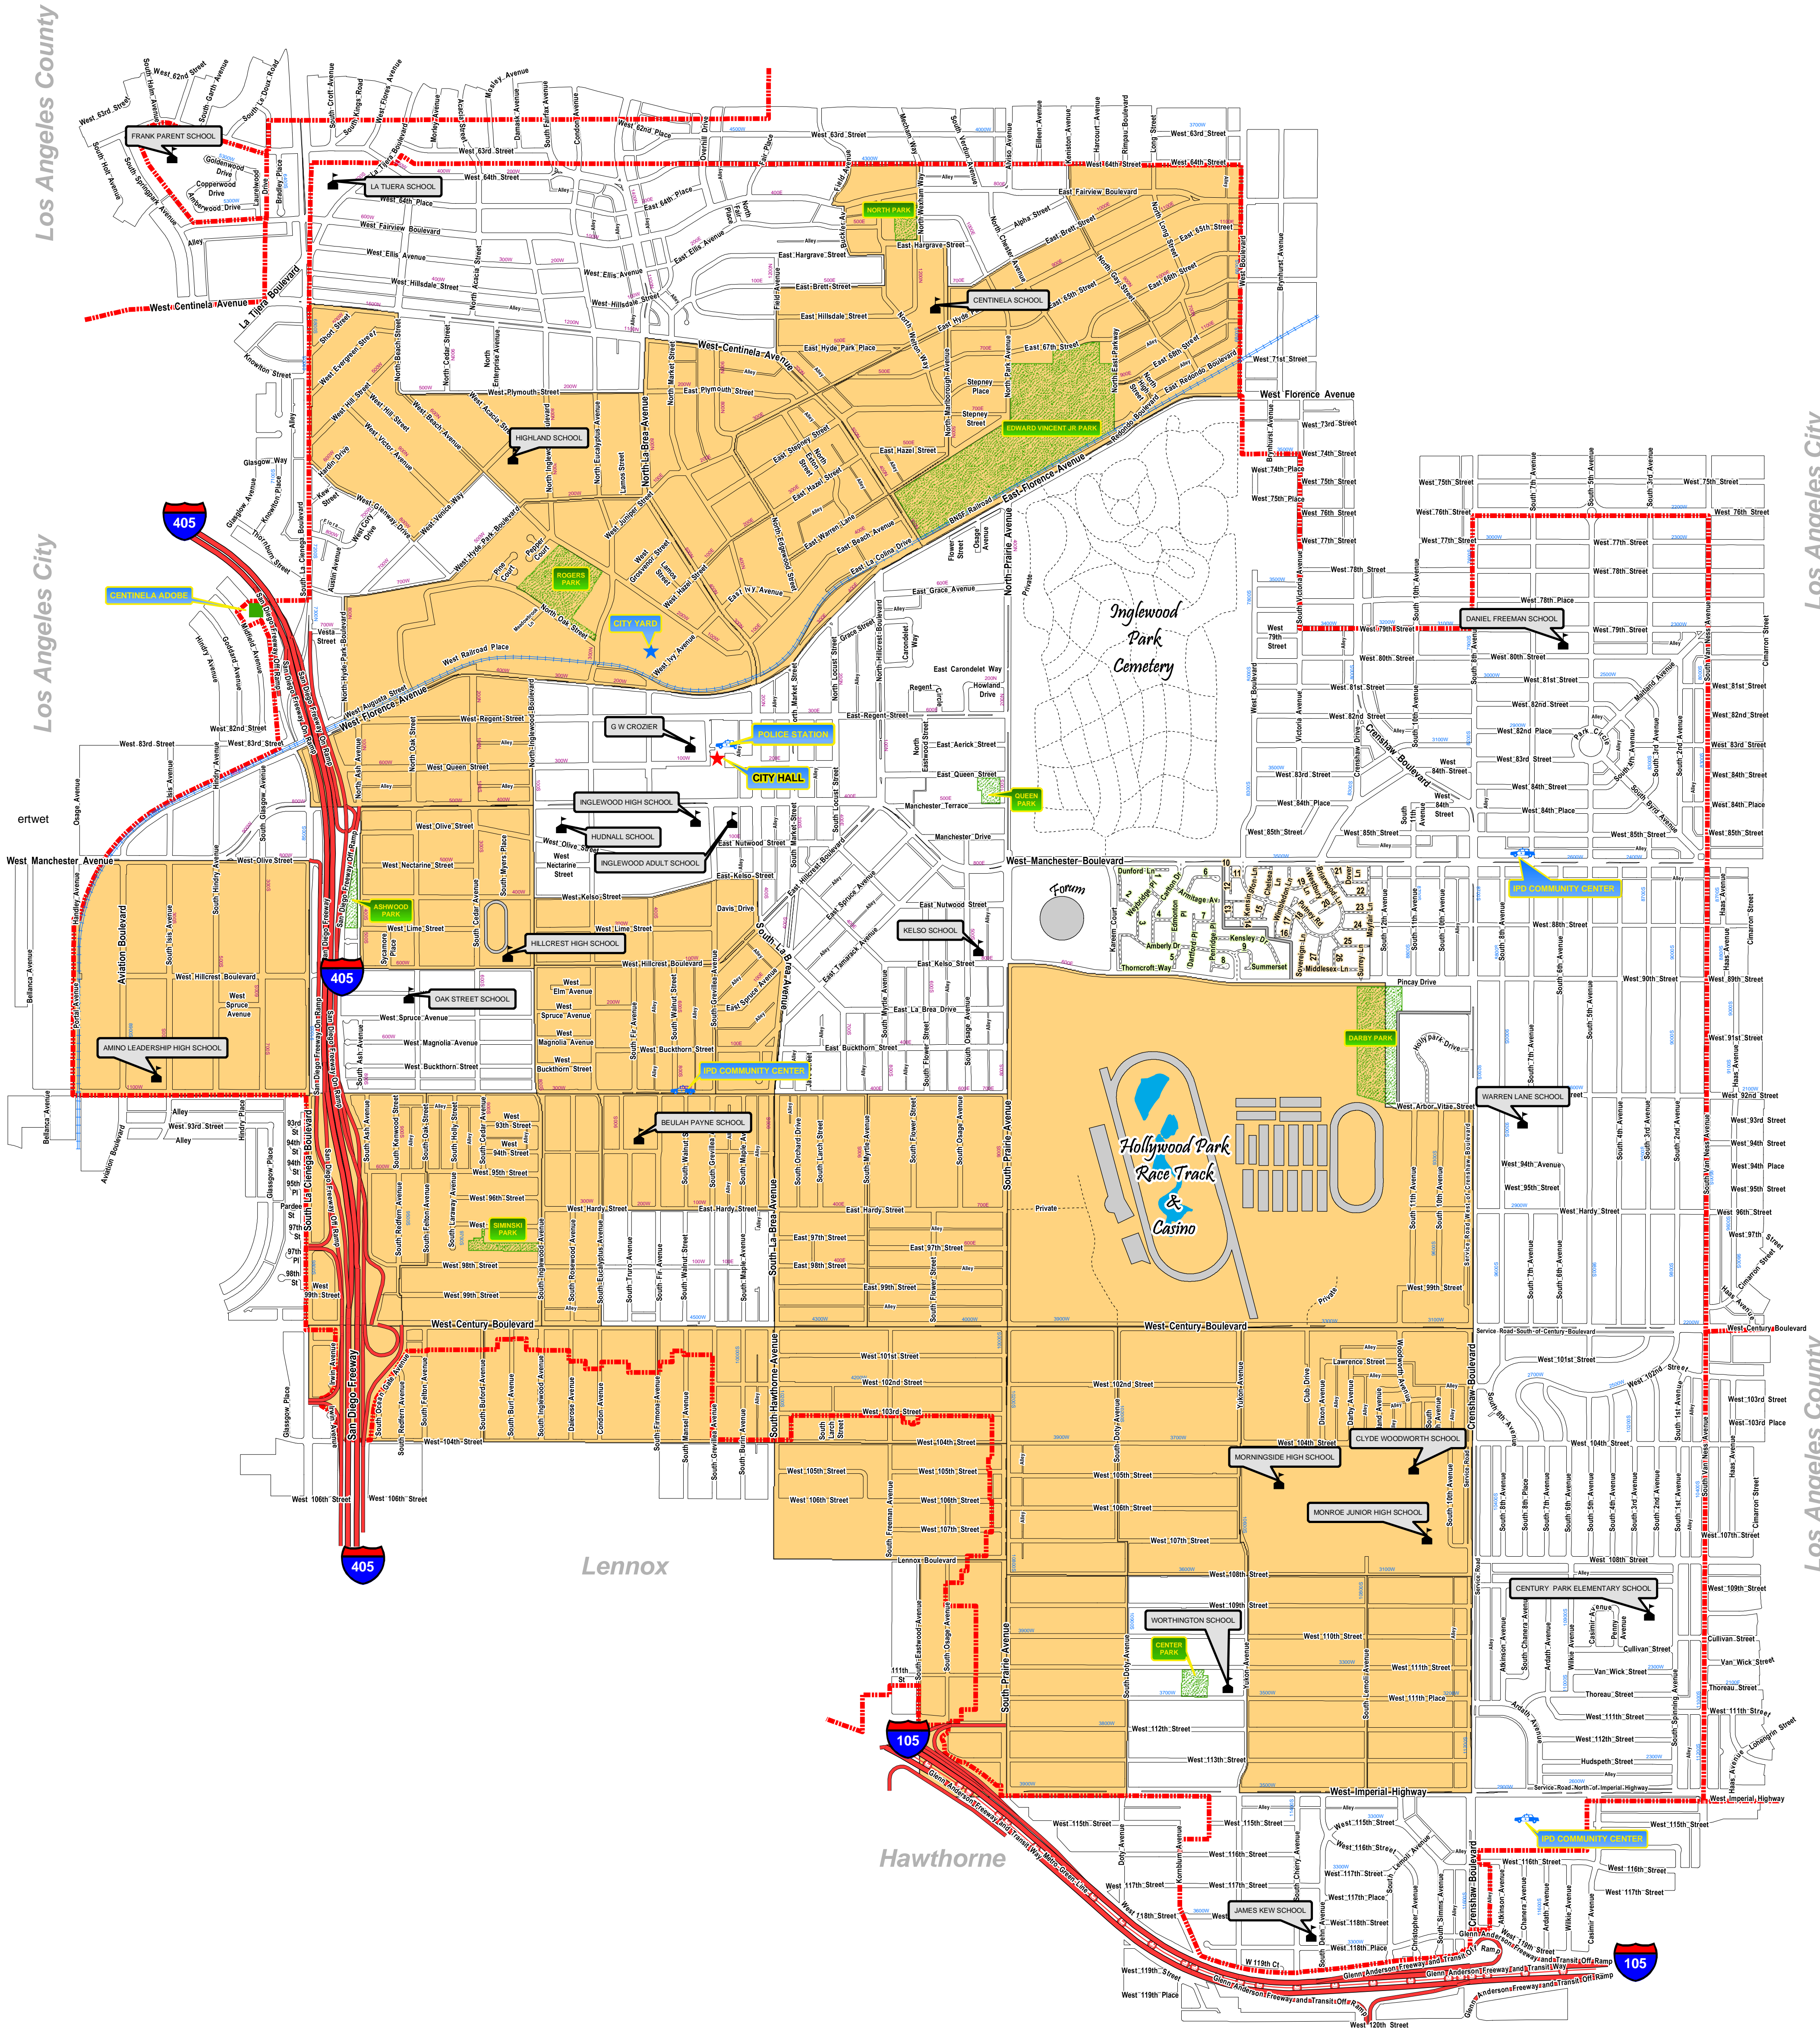

CDBG 2000

Los Angeles County

Los Angeles City

Los Angeles County

Los Angeles City

Los Angeles City

Los Angeles County

Legend

- CDBG_2000
- Blocks
- Parks
- Schools
- City Boundary

Streets

- Freeway
- Freeway On/Off Ramp
- Metro Rail
- Private
- Railroad

Public Works Department

The City of Inglewood is the sole proprietor of the data and material shown on this map. Any use or publication of this material is prohibited and must be authorized by the City.