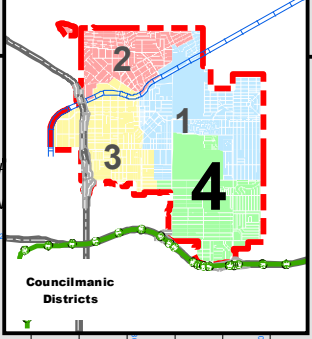

Council District 4

Legend

Council Districts	Streets
4	Metro Green Rail
All Other Council Districts	Railroad
Facilities	Alley
City Hall	Private
City Yard	Residential
Community Center	Collector Streets
Courts	Minor Arterial
Police Stations	Major Arterial
Fire Stations	Freeway On/Off Ramp
Hospitals	Freeway
Ingl Transit Center	Earth Quake Faults
Libraries	Parks
Historical Landmarks	City Boundary
USD Schools