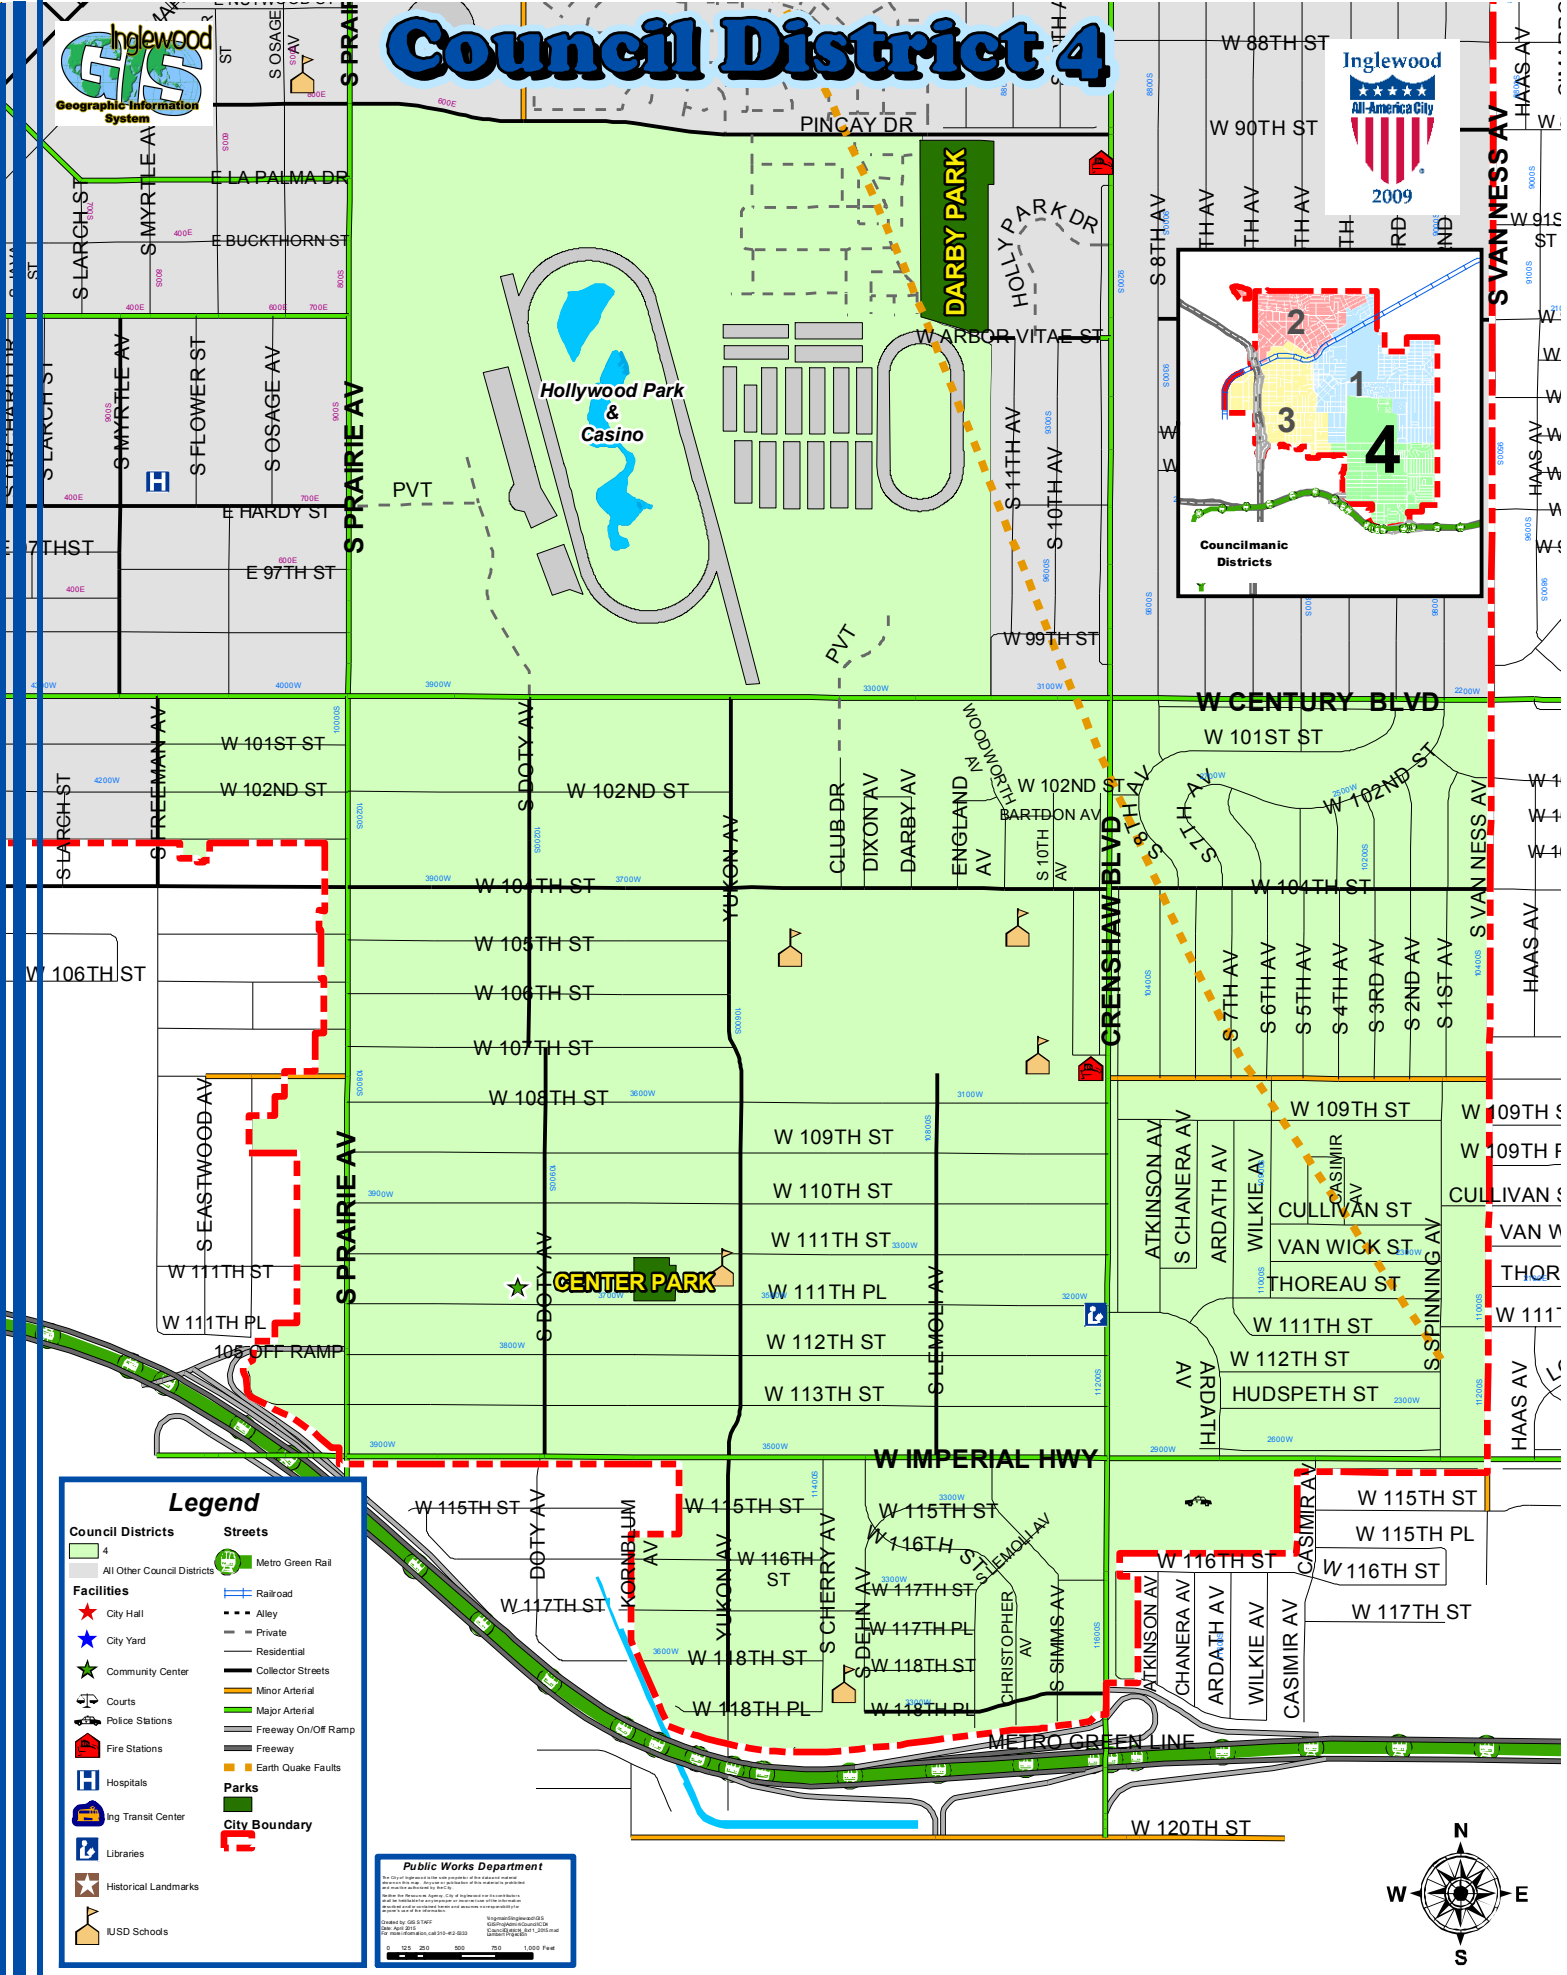

Council District 4

Legend

Council Districts	Streets
4	Metro Green Rail
All Other Council Districts	Railroad
Facilities	Alley
City Hall	Private
City Yard	Residential
Community Center	Collector Streets
Courts	Minor Arterial
Police Stations	Major Arterial
Fire Stations	Freeway On/Off Ramp
Hospitals	Freeway
Ingl Transit Center	Earth Quake Faults
Libraries	Parks
Historical Landmarks	City Boundary
USD Schools