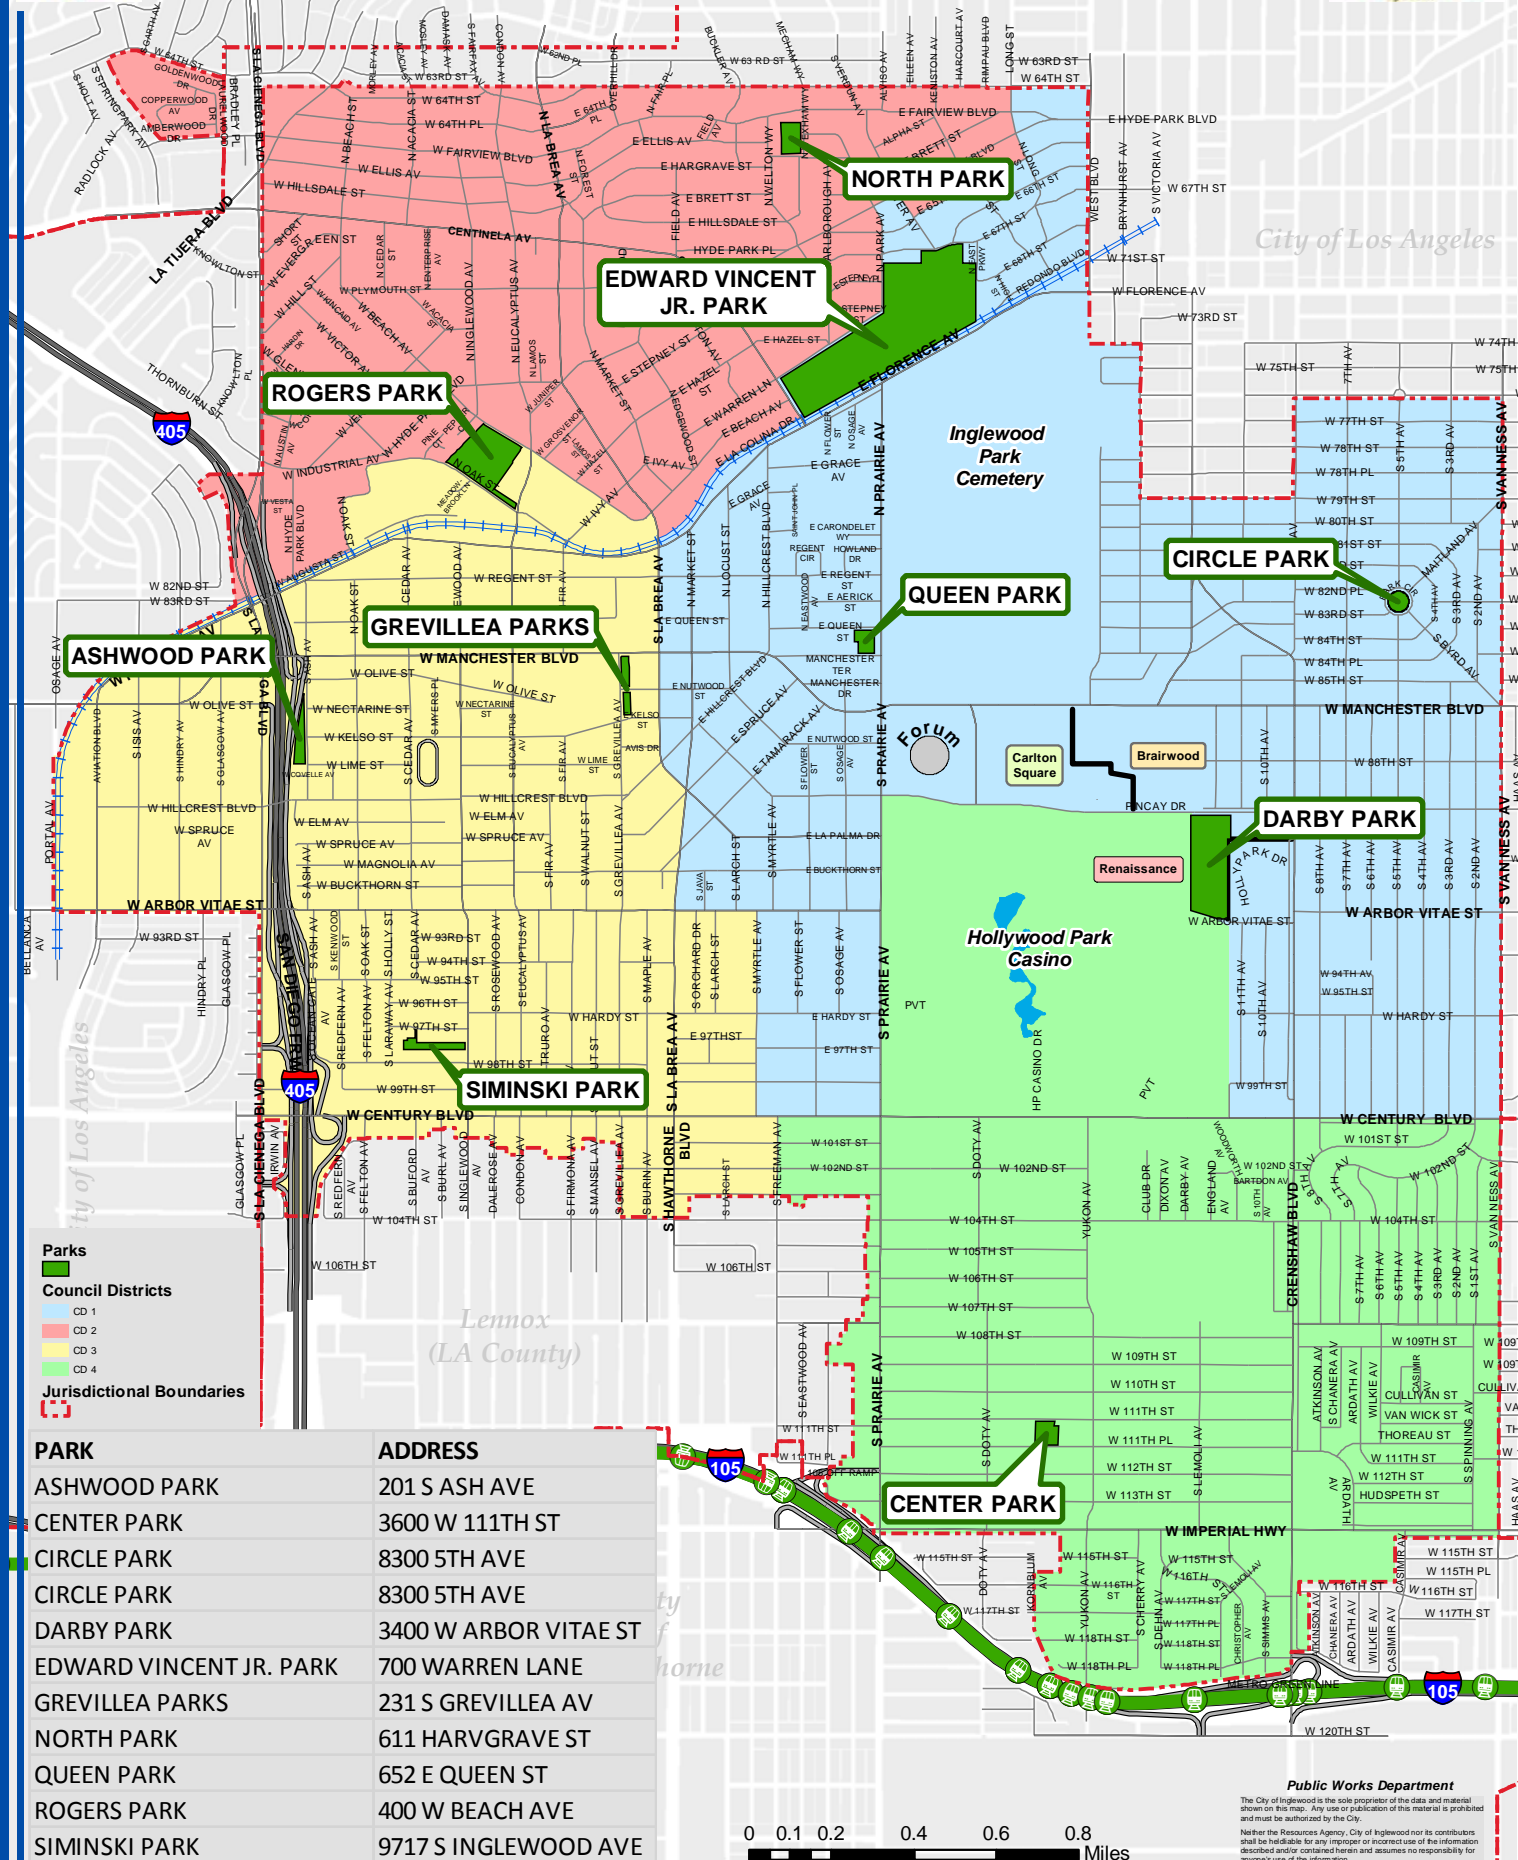

Heights
View Par

Inglewood Parks

- **Parks**
- **Council Districts**
- CD 1
- CD 2
- CD 3
- CD 4
- **Jurisdictional Boundaries**

PARK	ADDRESS
ASHWOOD PARK	201 S ASH AVE
CENTER PARK	3600 W 111TH ST
CIRCLE PARK	8300 5TH AVE
CIRCLE PARK	8300 5TH AVE
DARBY PARK	3400 W ARBOR VITAE ST
EDWARD VINCENT JR. PARK	700 WARREN LANE
GREVILLEA PARKS	231 S GREVILLEA AV
NORTH PARK	611 HARV GRAVE ST
QUEEN PARK	652 E QUEEN ST
ROGERS PARK	400 W BEACH AVE
SIMINSKI PARK	9717 S INGLEWOOD AVE