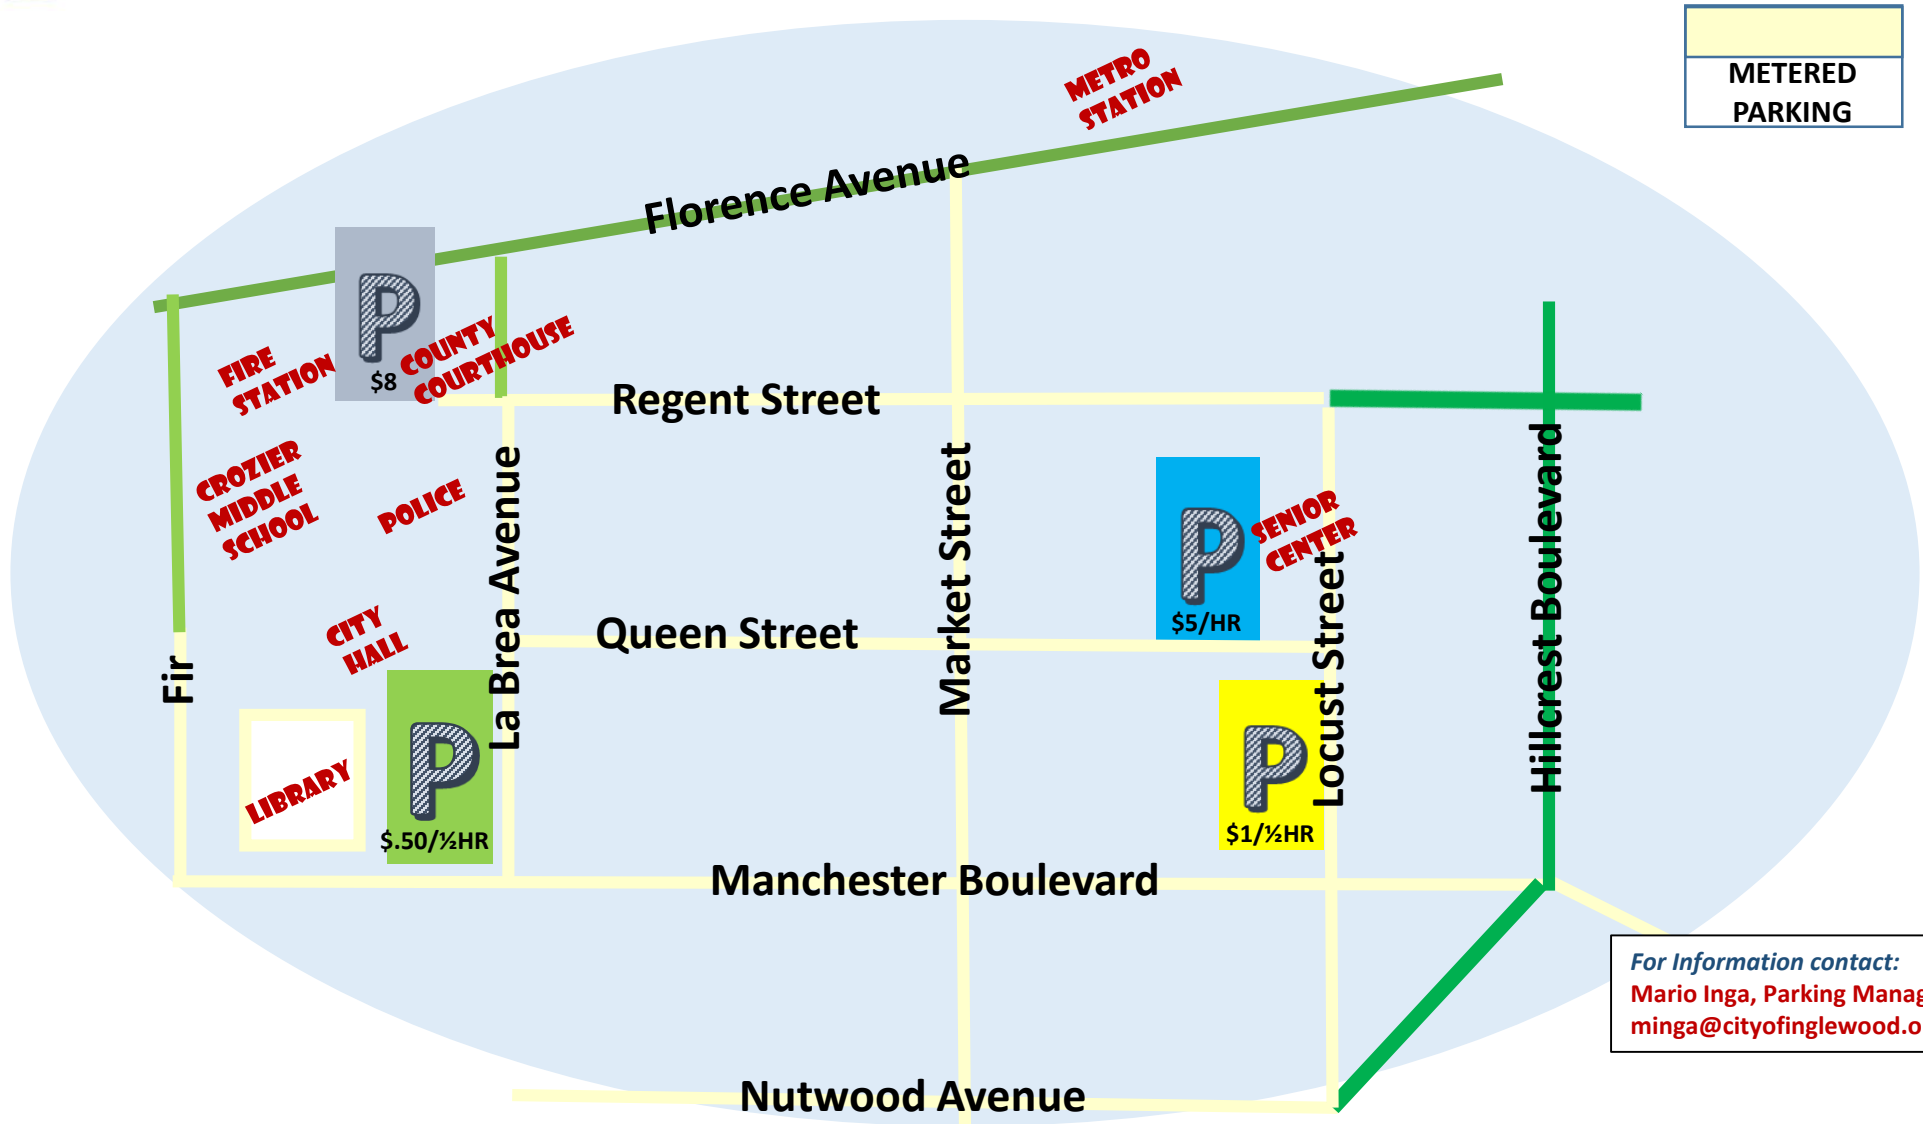

DOWNTOWN INGLEWOOD PUBLIC PARKING

For Information contact:
Mario Inga, Parking Manager
minga@cityofinglewood.org

P **COUNTY COURTHOUSE**
 1 East Regent Street
 M-F: 6:30am – 4:30 pm
 \$8 Flat rate
 S-S : Closed

P **CIVIC CENTER/CITY HALL**
 1 West Manchester Blvd.
 M-F: 7:00am – 7:00pm
 \$.50 per half hour; \$7.50 daily max
 \$50 Monthly
 S-S: Open and free parking

P **SENIOR CENTER GARAGE**
 333 E. Queen St.
 M-F: 8:00am – 5:00pm
 \$5 hourly; \$25 daily max
 S-S : Closed

P **LOCUST ST. GARAGE**
 115 S. Locust St.
 Mon-Sat: 7:00am – 7:00pm
 Sun : 7:00am – 6:00 pm
 \$1 per half hour; \$10 daily max
 \$50 Monthly