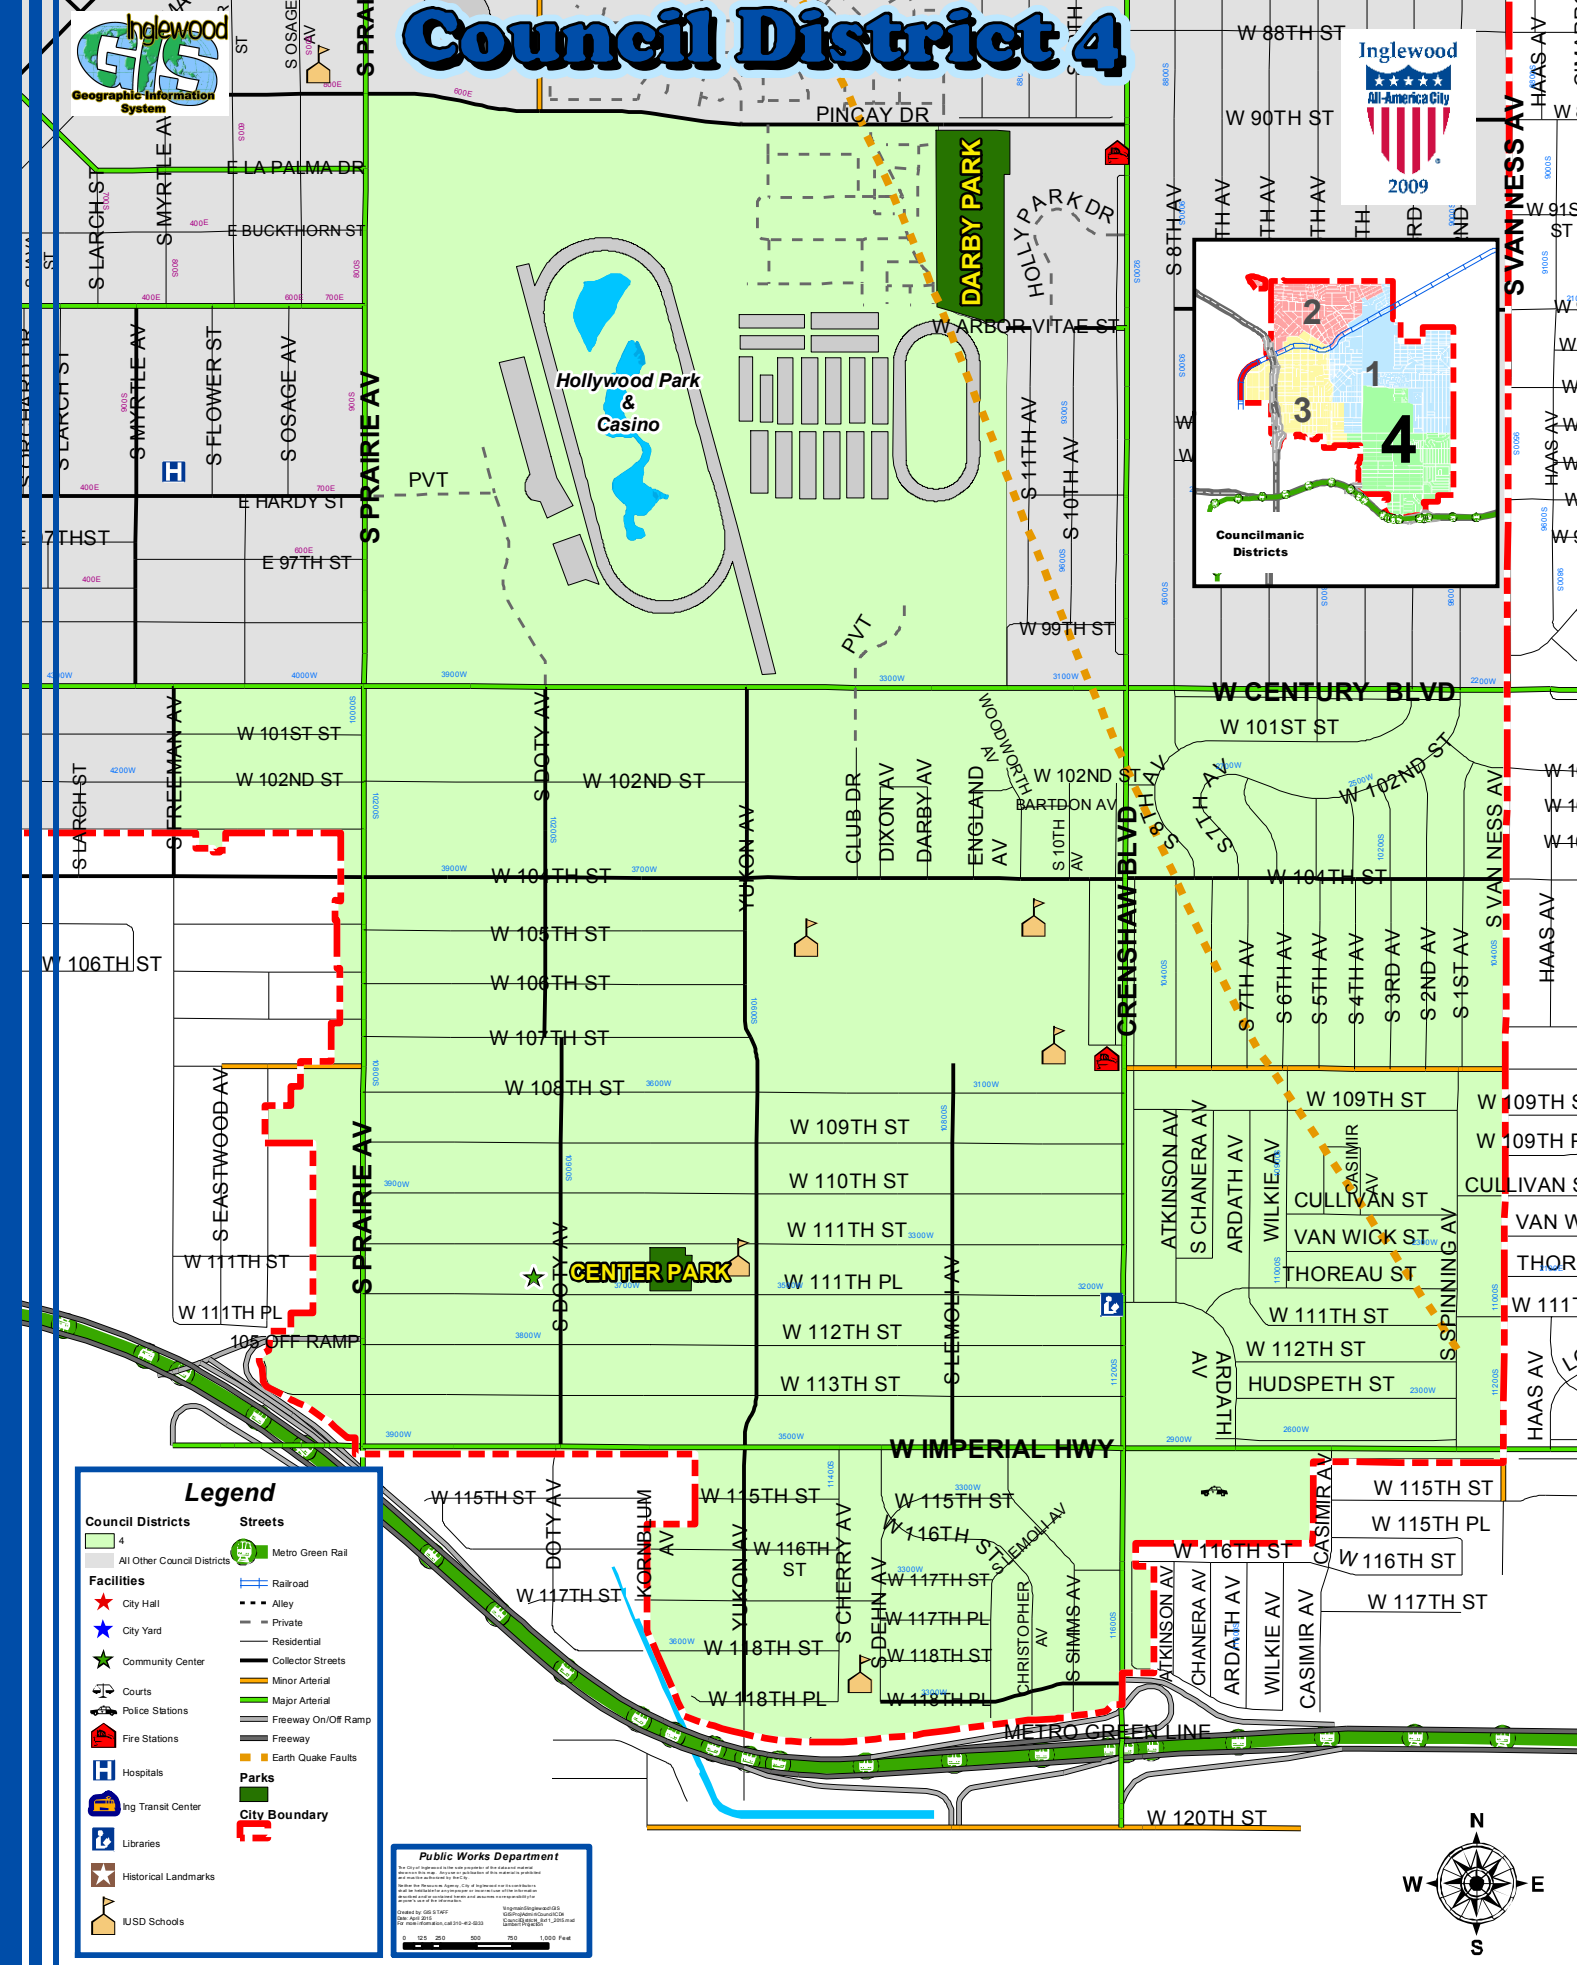

Council District 4

Legend

Council Districts 4	Streets
All Other Council Districts	Metro Green Rail
City Hall	Railroad
City Yard	Alley
Community Center	Private
Courts	Residential
Police Stations	Collector Streets
Fire Stations	Minor Arterial
Hospitals	Major Arterial
Ing Transit Center	Freeway On/Off Ramp
Libraries	Freeway
Historical Landmarks	Earth Quake Faults
USD Schools	Parks
	City Boundary